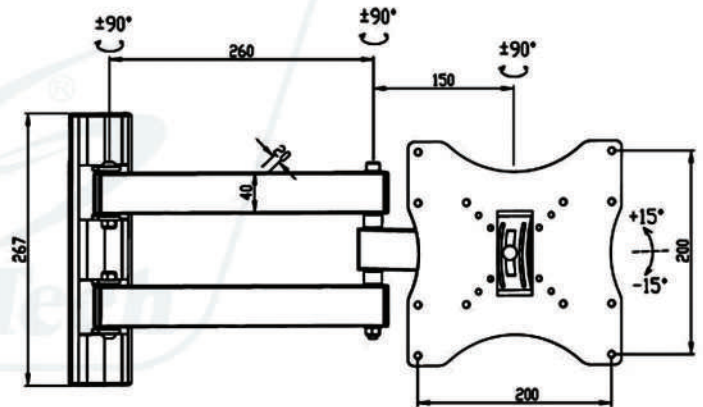

# SH 32P

Swivel Led/Curved Wall Mount  
Fits most 14"~43"

Adjust your screen  
for perfect viewing angle

Weight Capacity

35 Kgs

Screen Size

14"~43"

Swivel Range

±90°

VESA Compatible

200x200

Profile to Wall

70 - 405mm

Tilt Range

+15° ~ -15°

Curved Monitor